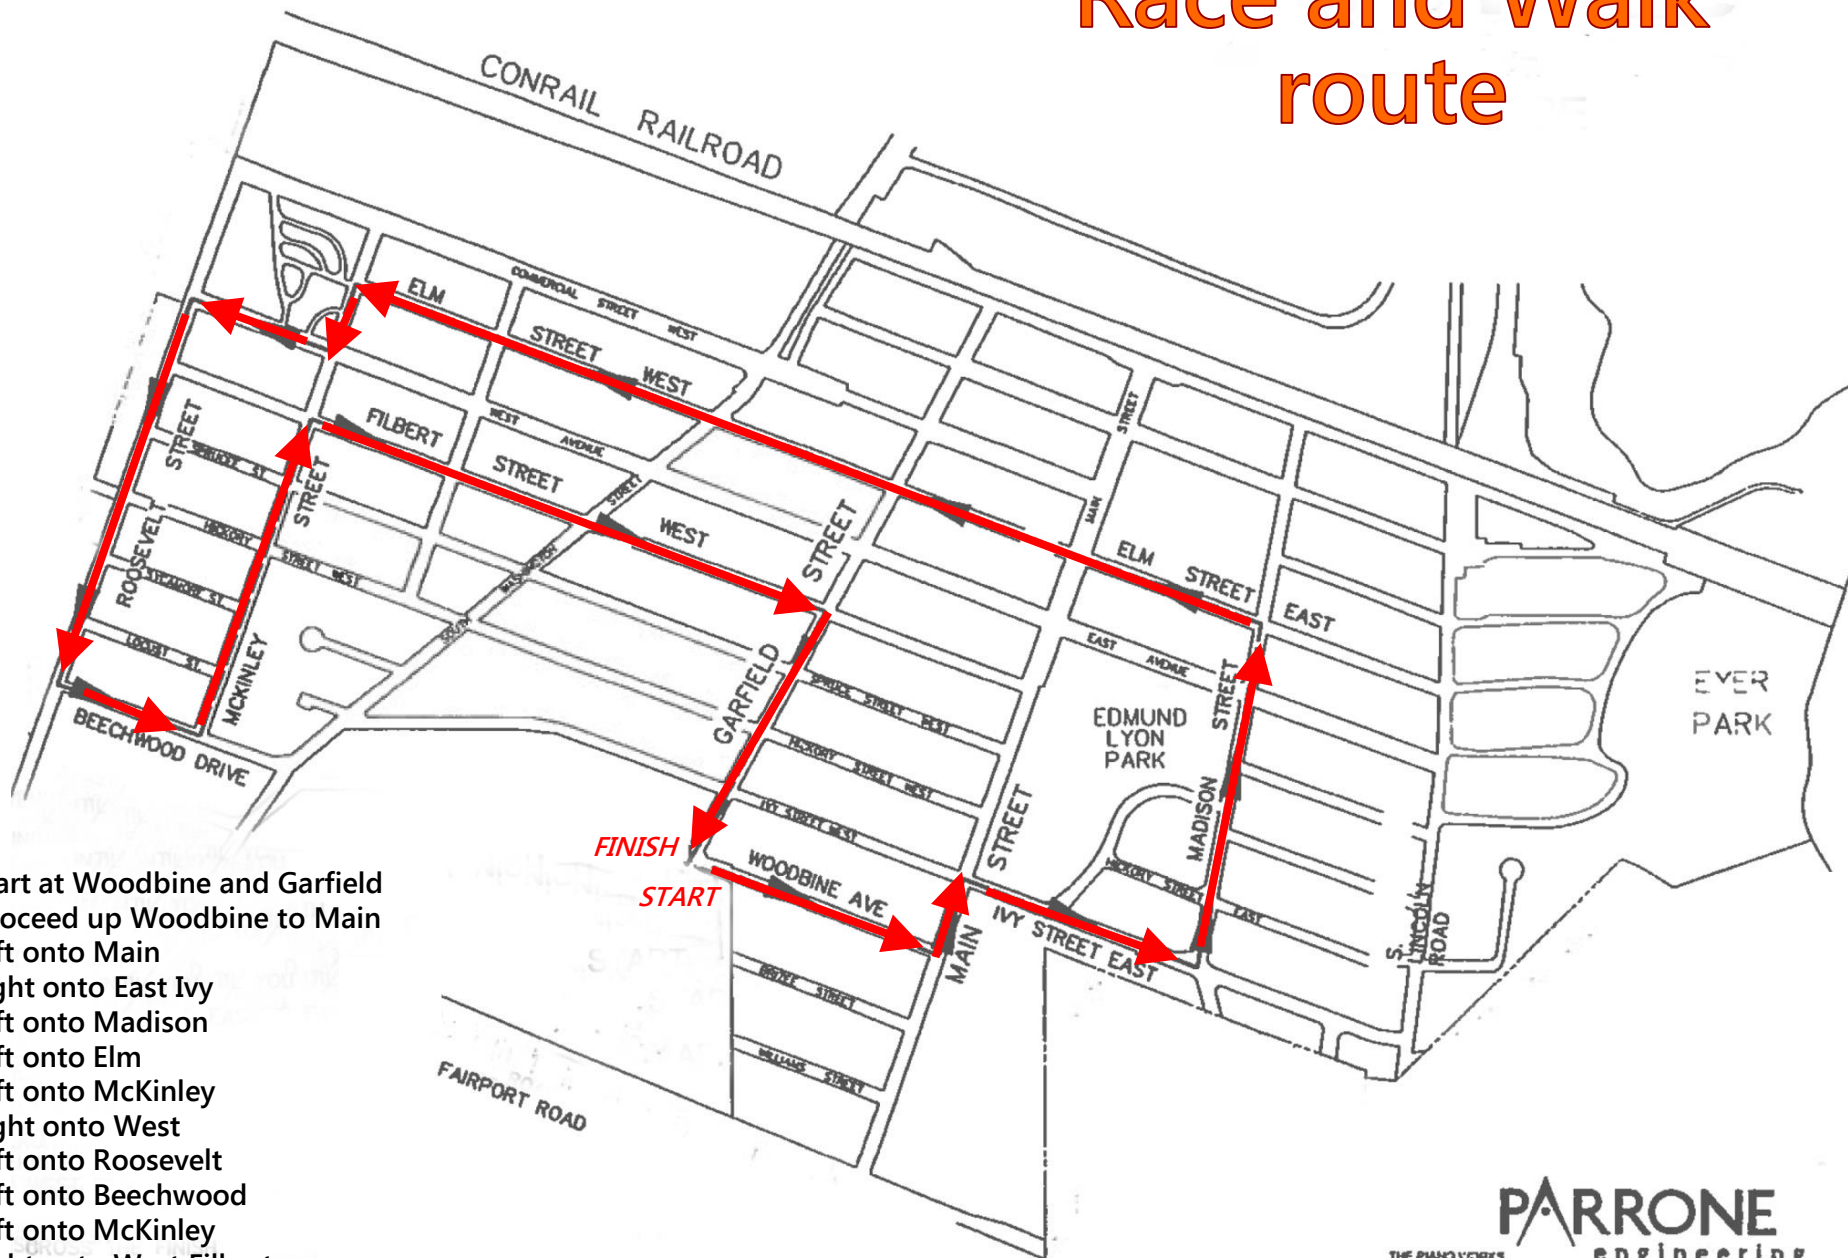

Karknocker 5K Race and Walk route

- start at Woodbine and Garfield
- proceed up Woodbine to Main
- left onto Main
- right onto East Ivy
- left onto Madison
- left onto Elm
- left onto McKinley
- right onto West
- left onto Roosevelt
- left onto Beechwood
- left onto McKinley
- right onto West Filbert
- right onto Garfield to finish line